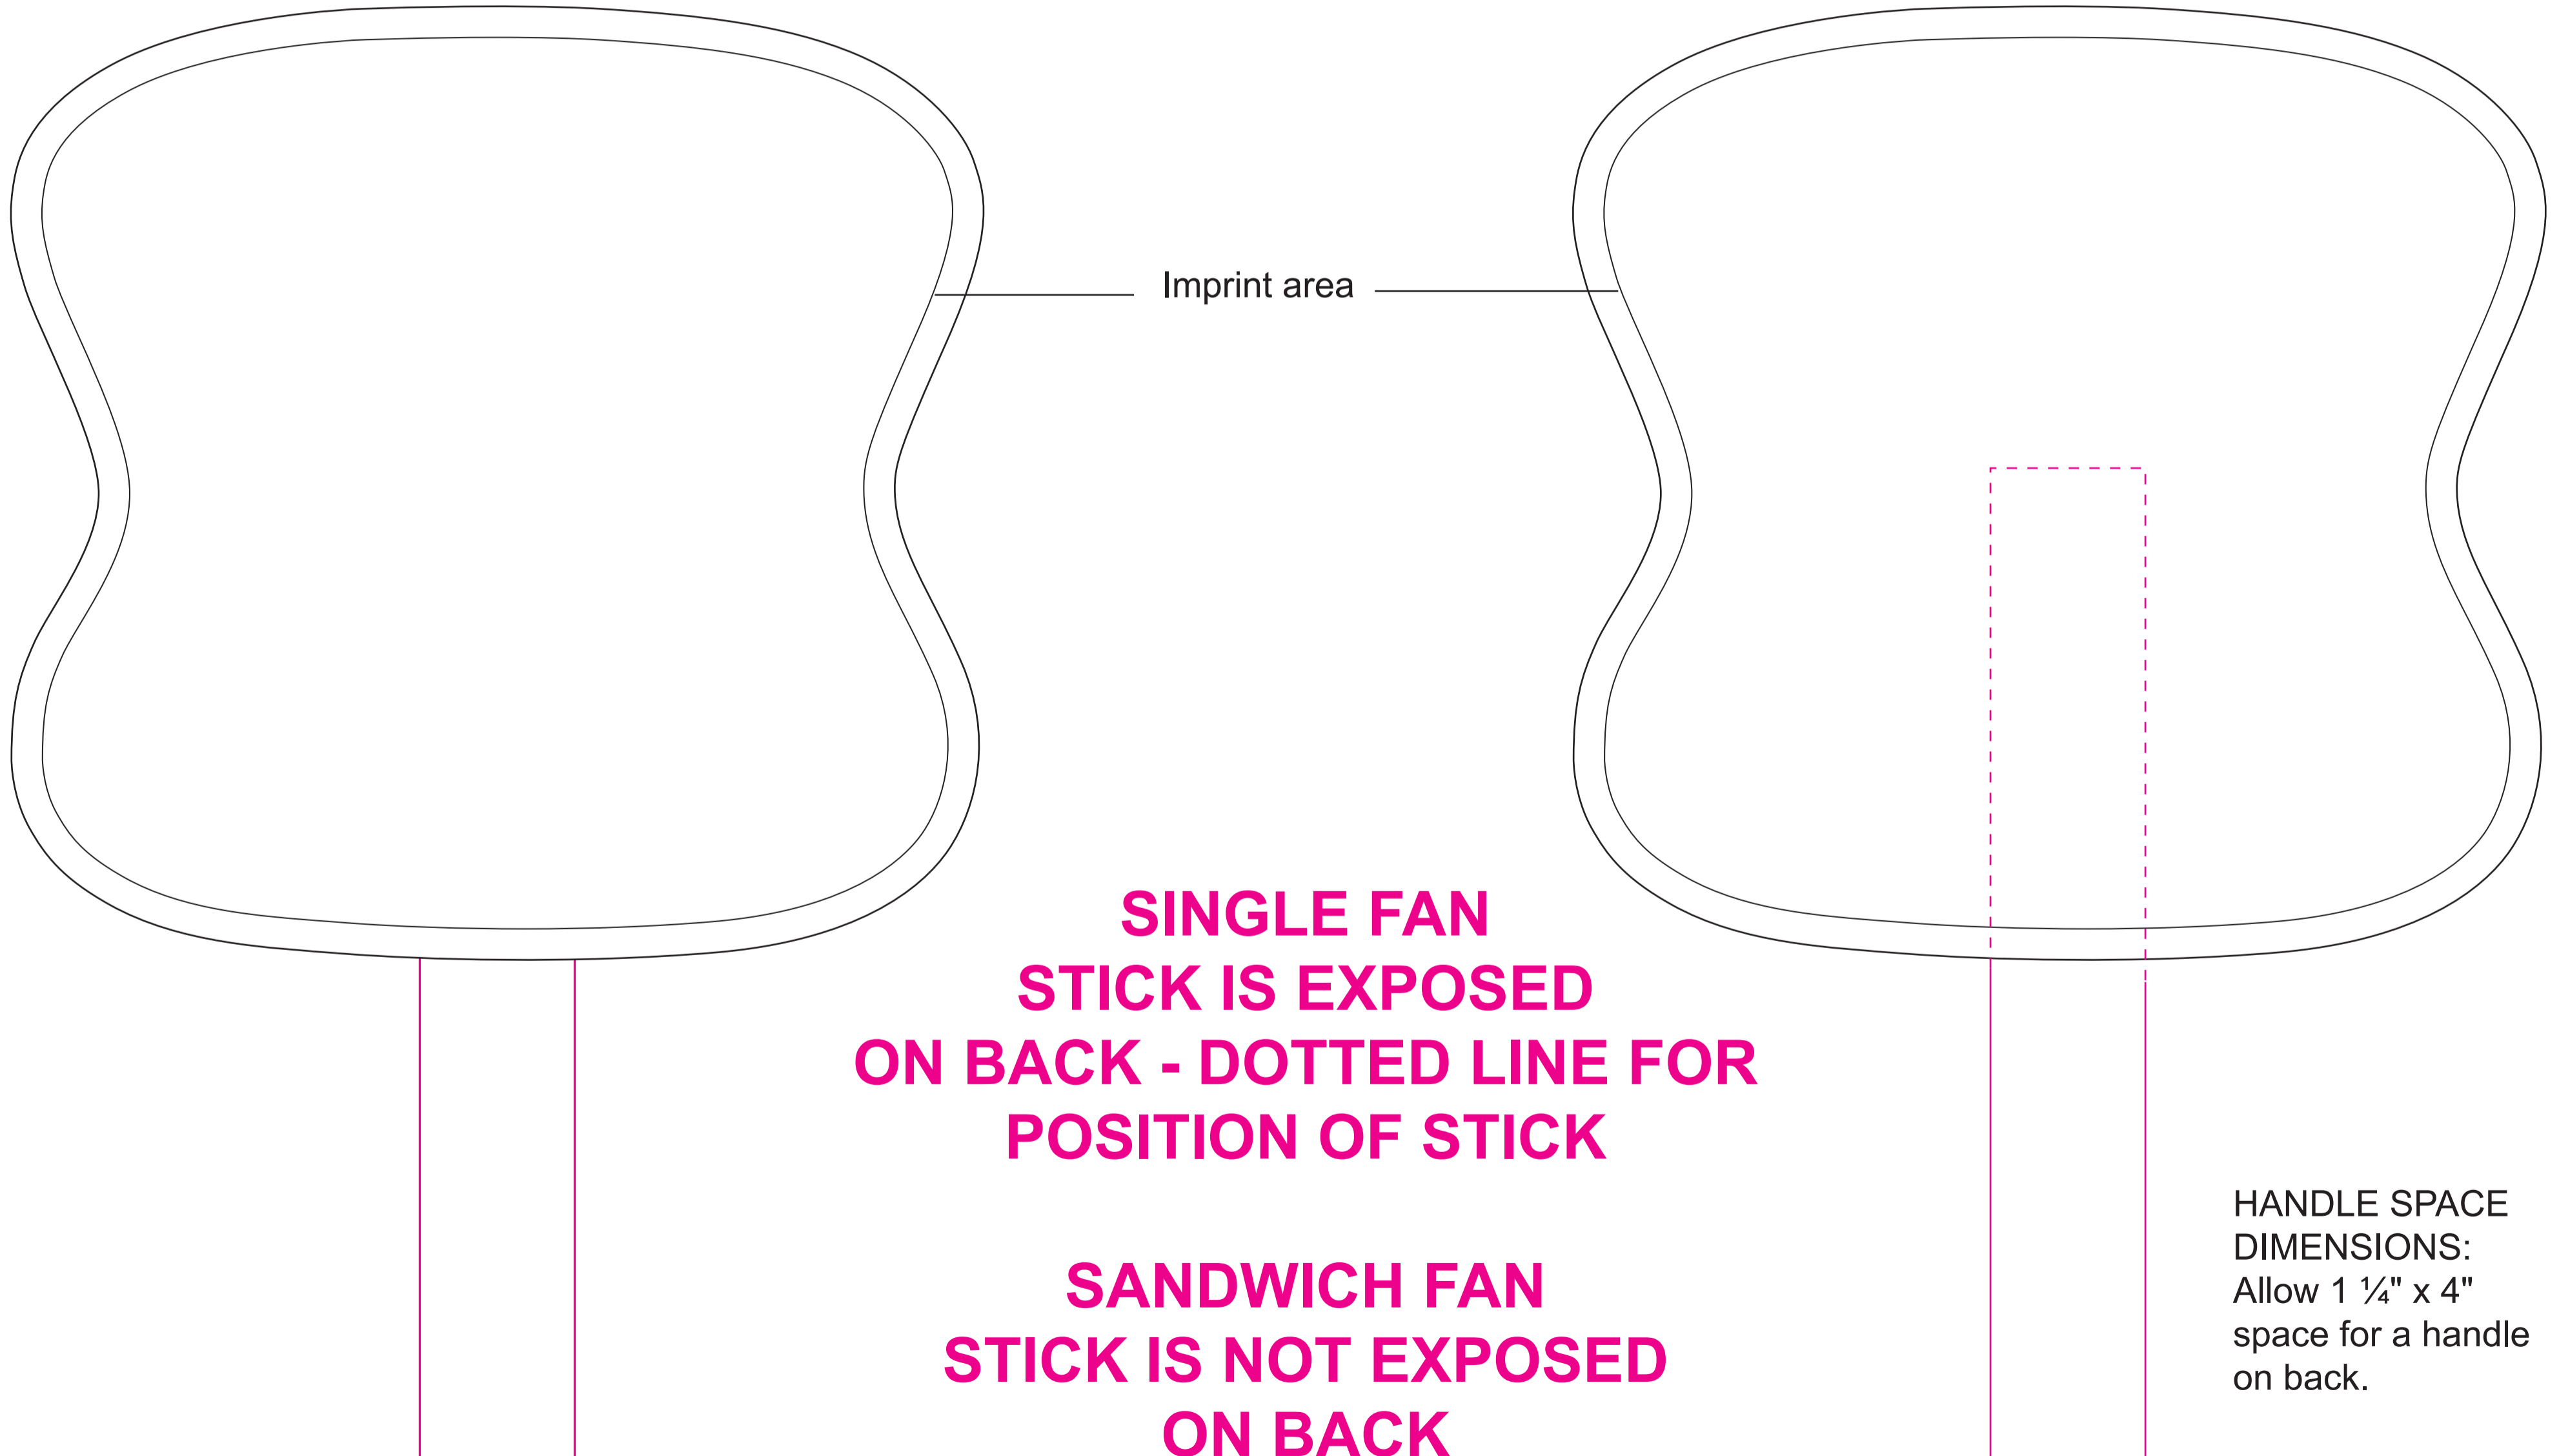

VIECO Inc.
www.promotionchoice.com

Hour Glass 7.85"W X 7.70"H (single/sandwich) Han Fan Proof Sheet

PLEASE ALLOW .25" FOR BLEED FROM EDGE OF FAN.

FRONT

INK COLOR(S):

BACK

Imprint area

**SINGLE FAN
STICK IS EXPOSED
ON BACK - DOTTED LINE FOR
POSITION OF STICK**

**SANDWICH FAN
STICK IS NOT EXPOSED
ON BACK**

HANDLE SPACE
DIMENSIONS:
Allow 1 1/4" x 4"
space for a handle
on back.